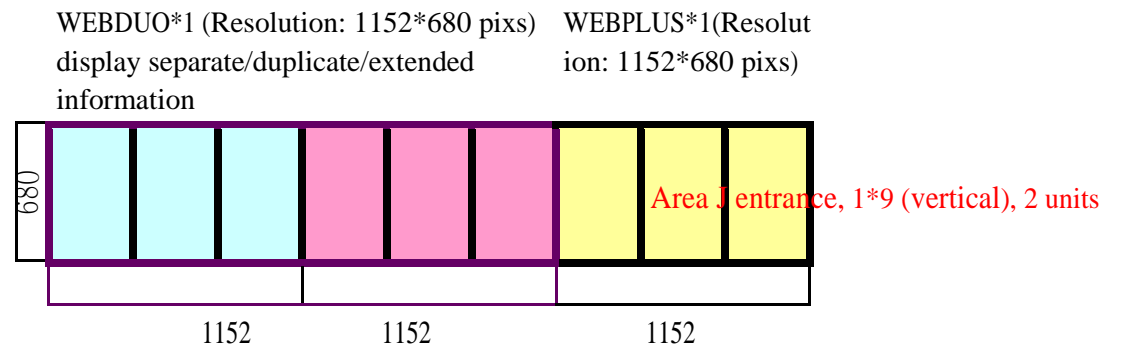

Attachment 3: Illustrations of LCD Bulletin Boards Layouts in the Public Space of Taipei Nangang Exhibition Center, Hall 1

North & south sides and conference room doorways (on each floor)

Supported video file formats:
MPEG/MPG/VOB/MP3/MP4/WMA/WMV/AVI
Supported image file formats:
BMP/GIF/JPEG
Supported multimedia formats:
HTML/SWF