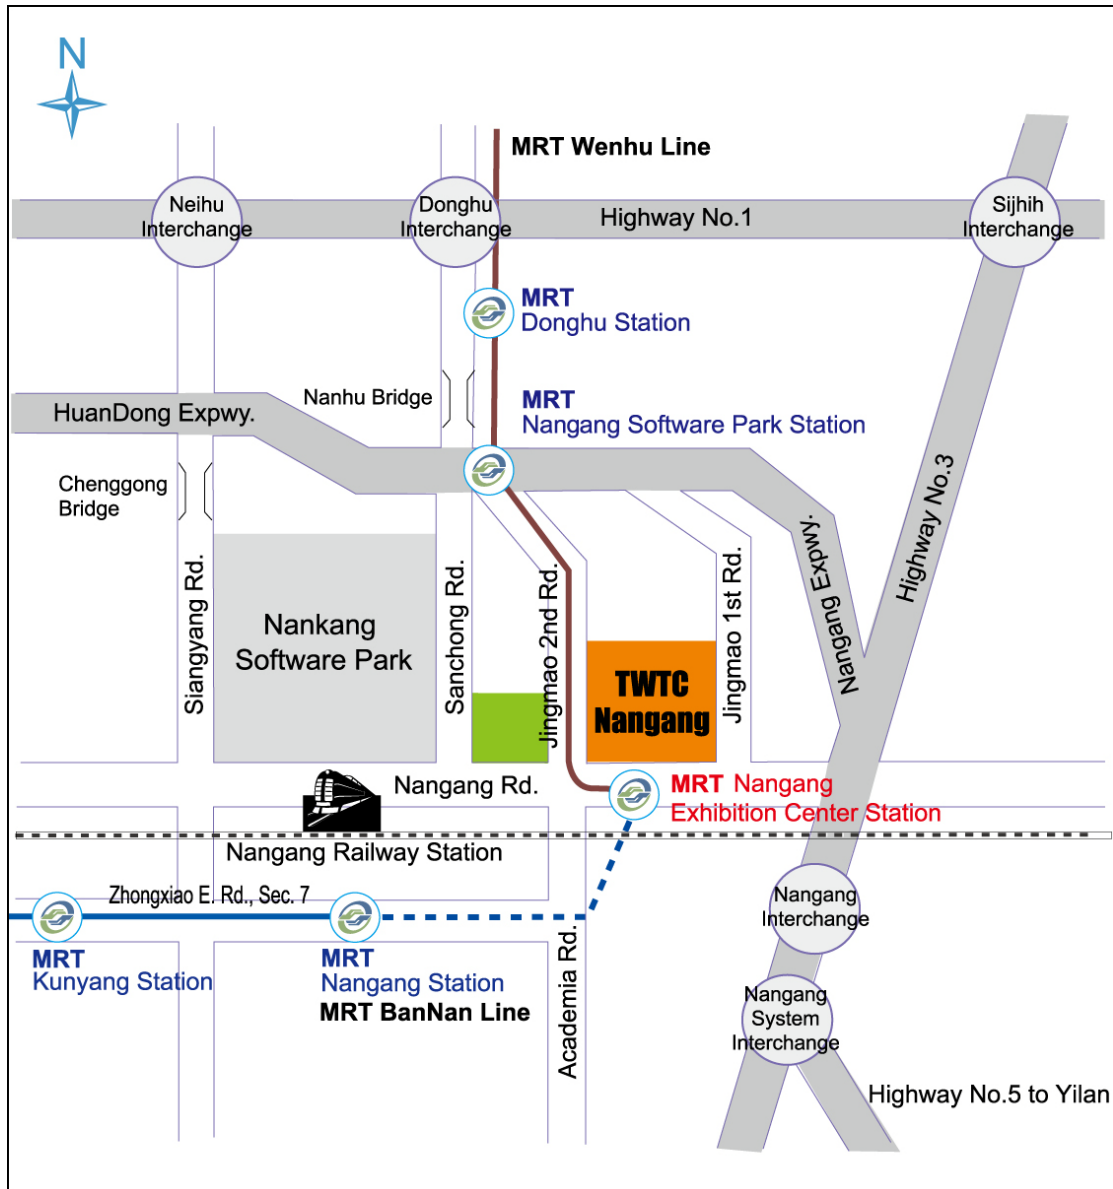

# Location of Nangang Exhibition Center

- Take the MRT Wenhu Line to the front door of Nangang Exhibition Center Station.**
  
- Or, take the MRT BanNan Line to Nangang Station, then board FREE Shuttle Bus for 5 minute ride to Nangang Exhibition Center.**
  
- TWTC NANGANG Exhibition Center - Phase 2 opens in 2013.**